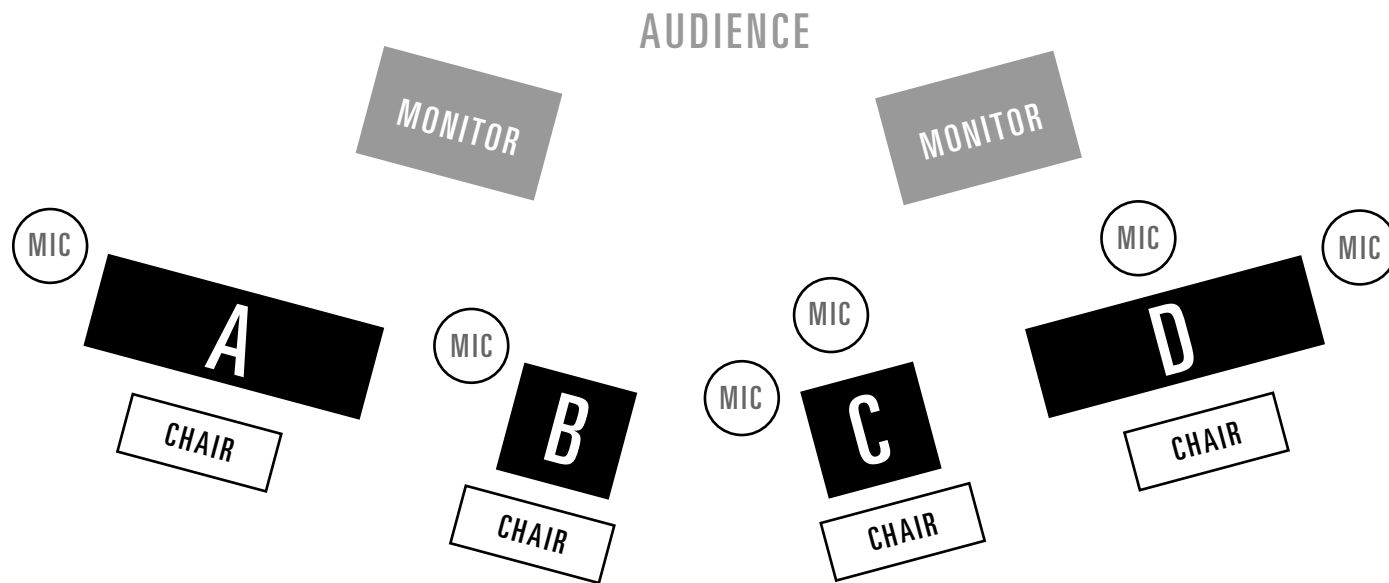

Oliver Sudden PRODUCTIONS

TECHNICAL RIDER

Dunhuang Chamber Ensemble

Chinese Yang Qin, Zheng & Erhu

MINIMUM REQUIREMENTS

- Six (6) microphones
- Two (2) monitors
- Four (4) chairs

STAGE SETUP / Four (4) musicians

- A** One (1) zheng mic
- B** One (1) erhu mic
- C** One (1) yang-qin mic + one (1) vocal mic
- D** One (1) zheng mic + one (1) vocal mic

CONTACT

Paul Etch
P.O Box 96525 , Central Station
Montreal, QC, Canada H3B 5J8
Tel: (514) 878-8273 ext.26
Fax: (514) 878-3693
etch@oliversudden.com
www.oliversudden.com