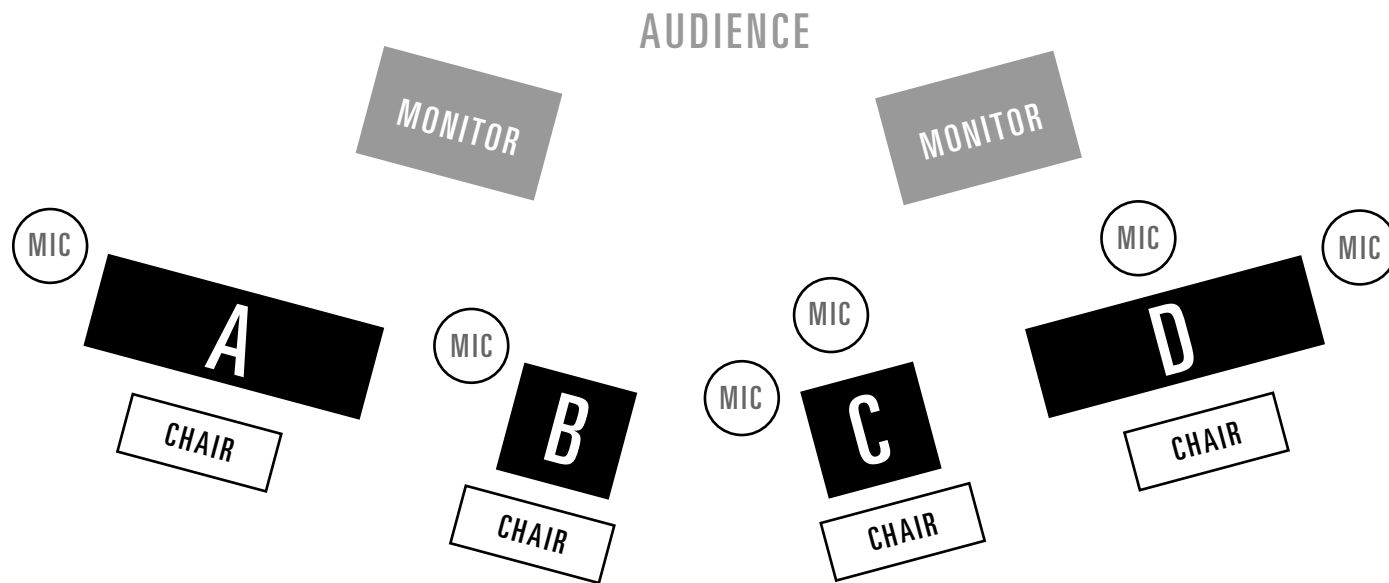

Dunhuang Chamber Ensemble

Chinese Yang Qin, Zheng & Erhu

MINIMUM REQUIREMENTS

- Six (6) microphones
- Two (2) monitors
- Four (4) chairs

STAGE SETUP / Four (4) musicians

- A** One (1) zheng mic
- B** One (1) erhu mic
- C** One (1) yang-qin mic + one (1) vocal mic
- D** One (1) zheng mic + one (1) vocal mic