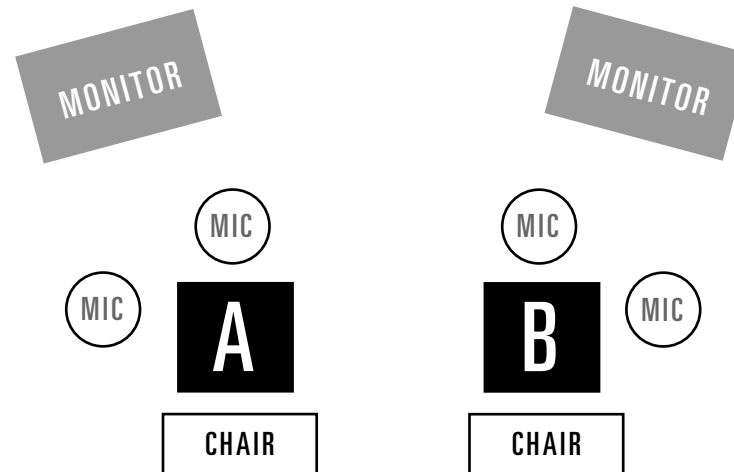

### MINIMUM REQUIREMENTS

- Two (2) monitors
- Two (2) vocal microphones
- Two (2) harp microphones

### STAGE SETUP / Two (2) musicians

- A** 1 harp mic + 1 vocal mic
- B** 1 harp mic + 1 vocal mic