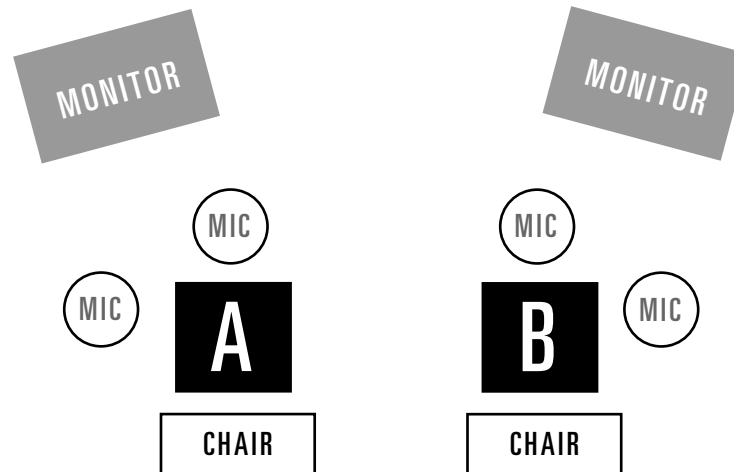

### MINIMUM REQUIREMENTS

- Two (2) monitors
- Two (2) vocal microphones
- Two (2) harp microphones

### STAGE SETUP / Two (2) musicians

- A** 1 harp mic + 1 vocal mic
- B** 1 harp mic + 1 vocal mic