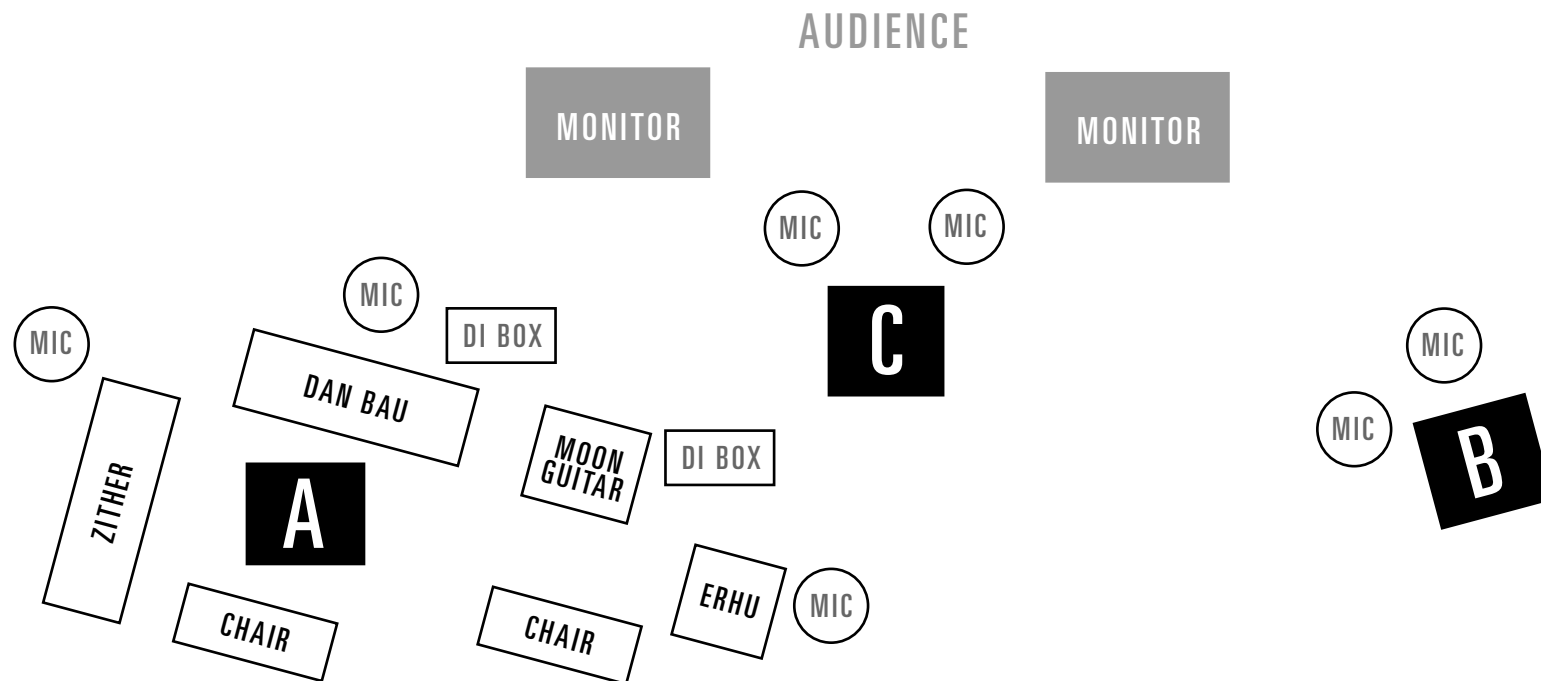

Pham Duc Thanh Ensemble

MINIMUM REQUIREMENTS

- Two (2) monitors
- Four (4) vocal microphones
- Two (2) instrument microphones
- Two (2) direct boxes
- Two (2) chairs

STAGE SETUP / Three (3) musicians

- A** 1 vocal mic + 2 direct boxes (1 for Dan Bau + 1 for moon guitar) + 2 instrument mics (1 for erhu + 1 for zither) + 2 chairs
- B** 1 vocal mic + 1 drum mic (for 2 drums)
- C** 2 vocal mics on stands