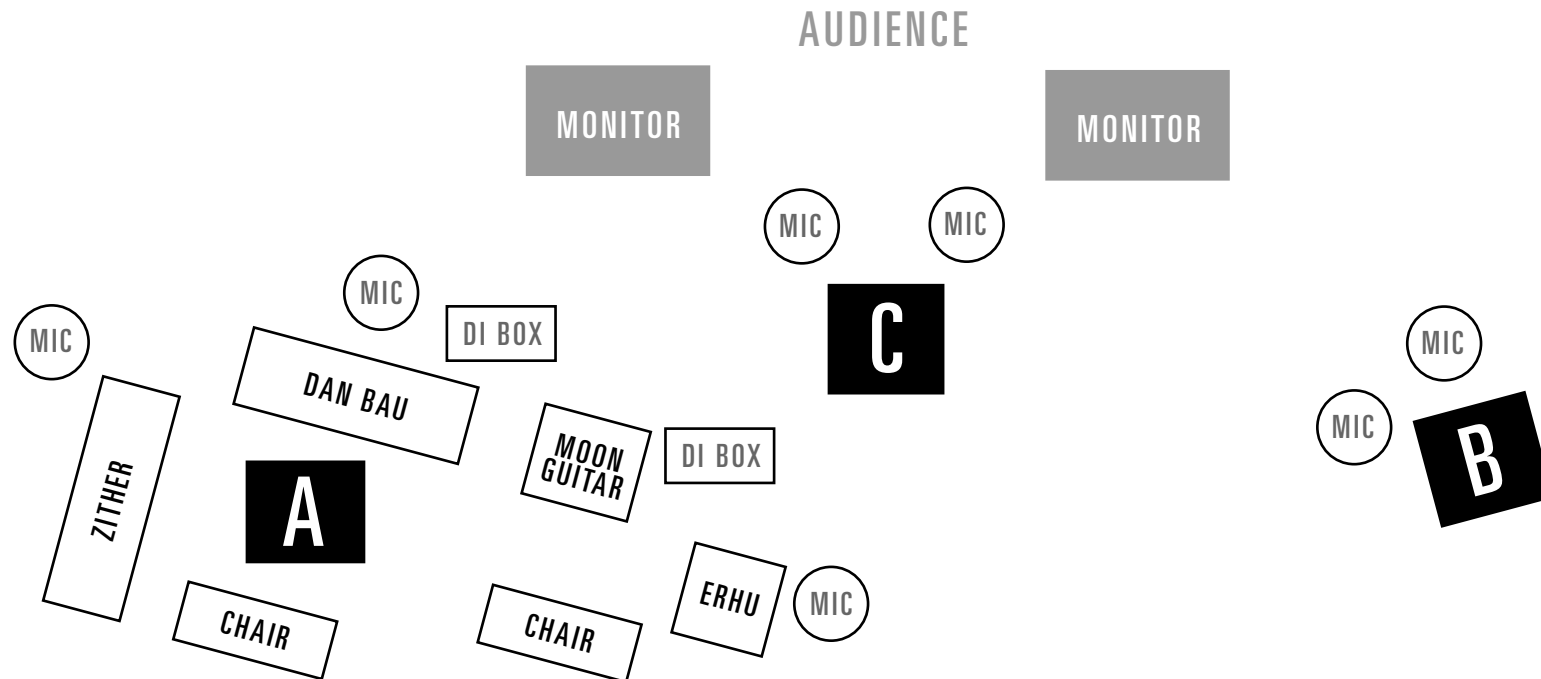

### MINIMUM REQUIREMENTS

- Two (2) monitors
- Four (4) vocal microphones
- Two (2) instrument microphones
- Two (2) direct boxes
- Two (2) chairs

### STAGE SETUP / Three (3) musicians

- A** 1 vocal mic + 2 direct boxes (1 for Dan Bau + 1 for moon guitar) + 2 instrument mics (1 for erhu + 1 for zither) + 2 chairs
- B** 1 vocal mic + 1 drum mic (for 2 drums)
- C** 2 vocal mics on stands